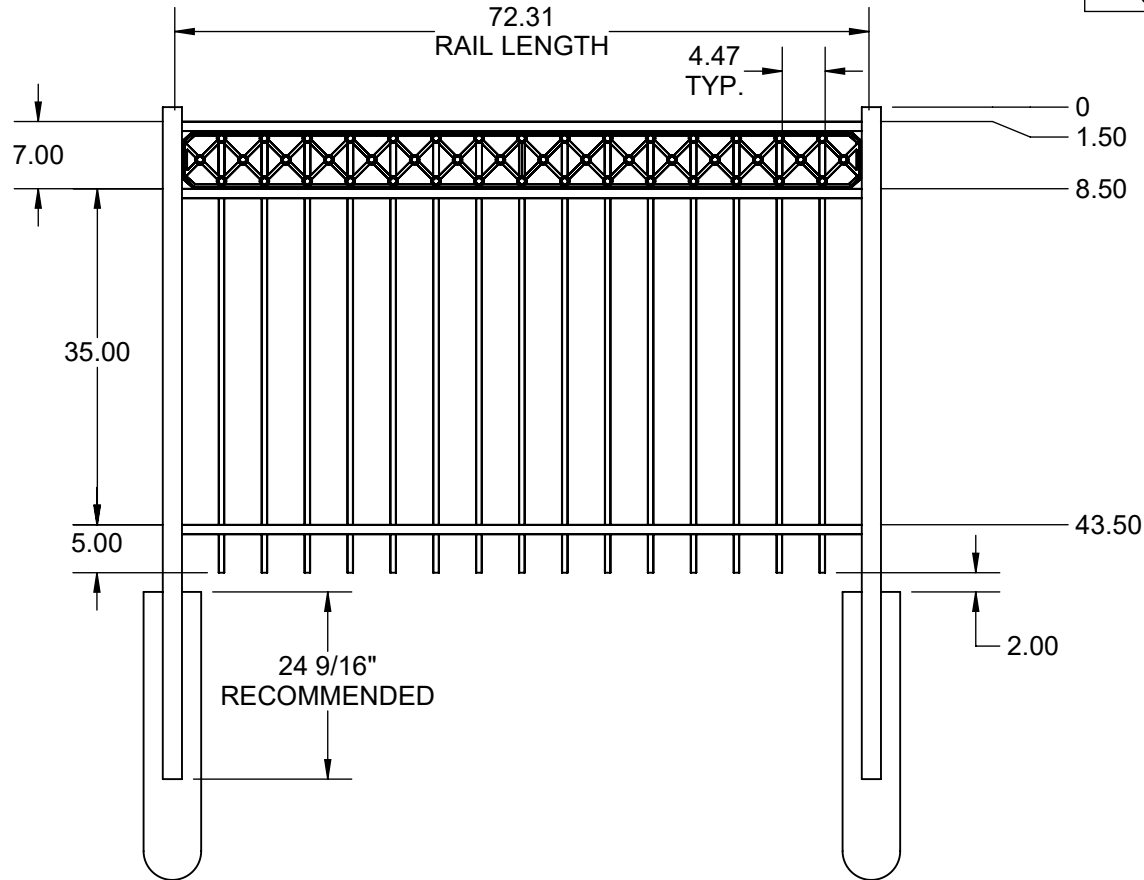

NOTE:

1. POSTS SHOWN IN VIEW ARE FOR REFERENCE ONLY.
2. BUILD PANEL ACCORDING TO BOM.

4X6 DEC FLAT TOP FENCE BLK

BLACK

ITEM NO.	DESCRIPTION	QTY
1	RES FENCE-RAIL 15HOL 72.3 BK	1
2	CORIGIN BUMP STRIP #3-2.235"CTC	4
3	RES FENCE-RAIL 31HOL72.3 BLK	1
4	7X72.3 DECO ALUM FENCE TOPPER	1
5	5/8X39.813X045 AL-TUB 5' DECO FT BK	15