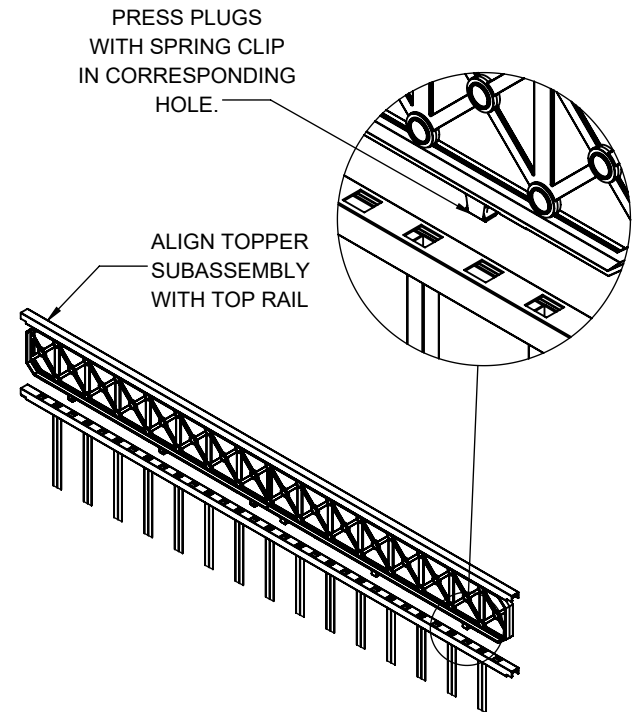

NOTE:

1. POSTS SHOWN IN VIEW ARE FOR REFERENCE ONLY.
2. BUILD PANEL ACCORDING TO BOM.

4X6 DEC FLAT TOP FENCE BLK

BLACK

ITEM NO.	DESCRIPTION	QTY
1	RES FENCE-RAIL 15HOL 72.3 BK	1
2	CORIGIN BUMP STRIP #3-2.235"CTC	4
3	RES FENCE-RAIL 31HOL72.3 BLK	1
4	7X72.3 DECO ALUM FENCE TOPPER	1
5	5/8X39.813X045 AL-TUB 5' DECO FT BK	15