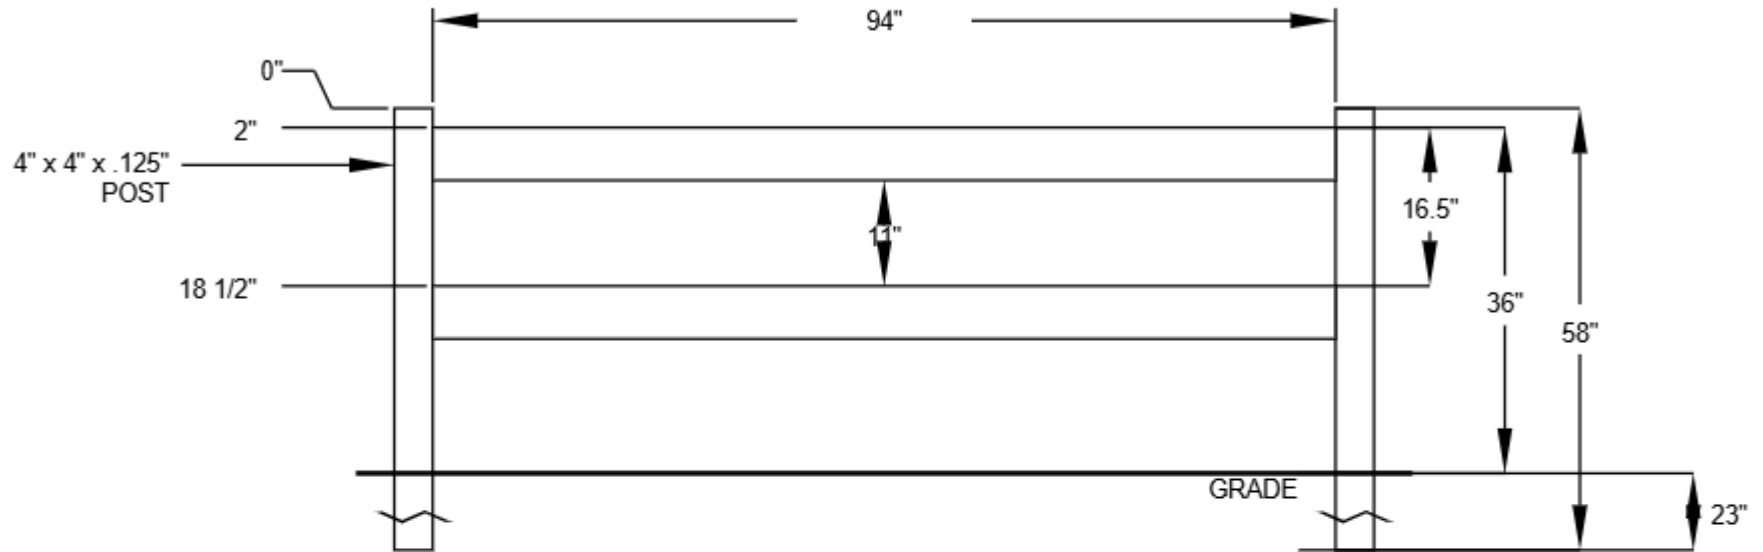

CLASSIC (Ranch Rail), 36" - 2CH - Standard Bottom - Rackable - Black
8' Wide - 2" x 5.5" Rails with 58" Posts

CLASSIC (Ranch Rail), 48" - 3CH - Standard Bottom - Rackable - Black
8' Wide - 2" x 5.5" Rails with 70" Posts

CLASSIC (Ranch Rail), 60" - 3CH - Standard Bottom - Rackable - Black
8' Wide - 2" x 5.5" Rails with 82" Posts