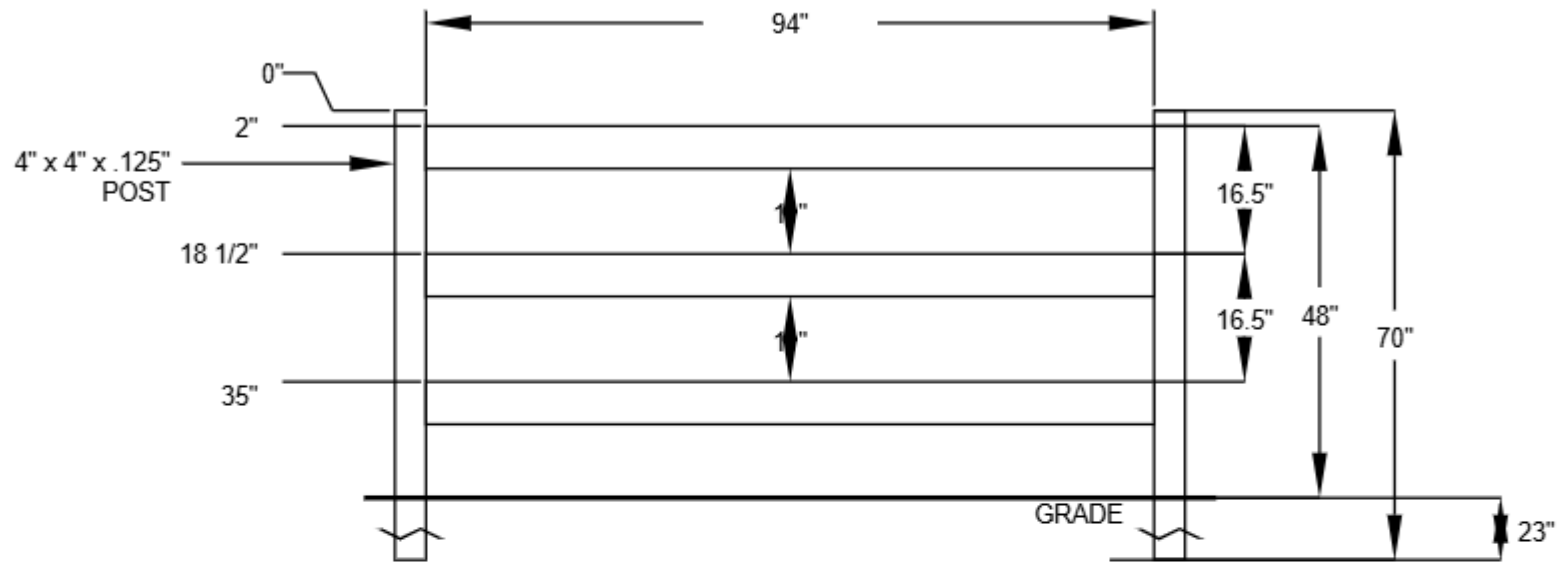

CLASSIC (Ranch Rail), 36" - 2CH - Standard Bottom - Rackable - Black
8' Wide - 2" x 5.5" Rails with 58" Posts

CLASSIC (Ranch Rail), 48" - 3CH - Standard Bottom - Rackable - Black
8' Wide - 2" x 5.5" Rails with 70" Posts

CLASSIC (Ranch Rail), 60" - 3CH - Standard Bottom - Rackable - Black
8' Wide - 2" x 5.5" Rails with 82" Posts